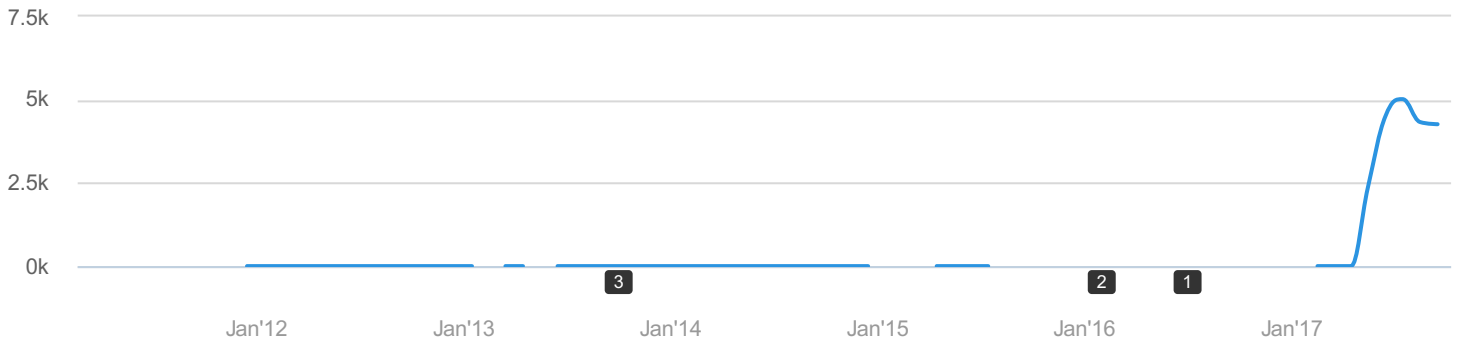

# Advertising Research: Positions (Desktop)

**1.6K** KEYWORDS

The number of keywords bringing users to the website via Google's top 100 paid search results

**4.3K** TRAFFIC

The number of users expected to visit the website in the following month or condition that average monthly paid traffic stays relatively the same.

**A\$8.5K** TRAFFIC COST

Estimated price of paid keywords in Google AdWords

## Paid Search: Traffic

koala.com | AU | All time

| # | Date         | Note  | Category    |
|---|--------------|---|-------------|
| 1 | Jul 26, 2016 | <b>Expanded Text Ads are Live</b><br>Google has officially launched expanded text ads. The extra-long ads with double headlines are now available across all devices. This may potentially change paid traffic flows.   | Google paid |
| 2 | Feb 20, 2016 | <b>Right sidebar Ads removed</b> <a href="#">↗</a><br>Google will no longer show ads in the right sidebar. Now it will place up to four ads above the search results and all the rest will be moved to the bottom of the results page, which may lead to a drop in click-through rates. This update is limited to desktop search results. | Google paid |
| 3 | Oct 22, 2013 | <b>AdRank Update</b> <a href="#">↗</a><br>Google announced a change to Ad Rank, its ad serving calculation in AdWords that determines where your ad shows and how much you'll pay per click. In addition to max CPC bid and quality score, Ad Rank will now factor in the expected impact from ad extensions and formats                  | Google paid |